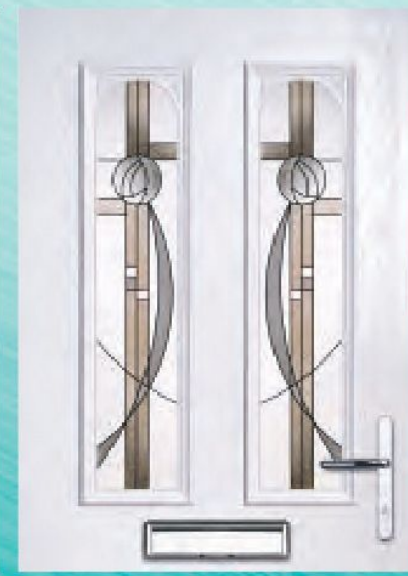

caledonian rose resin art glass