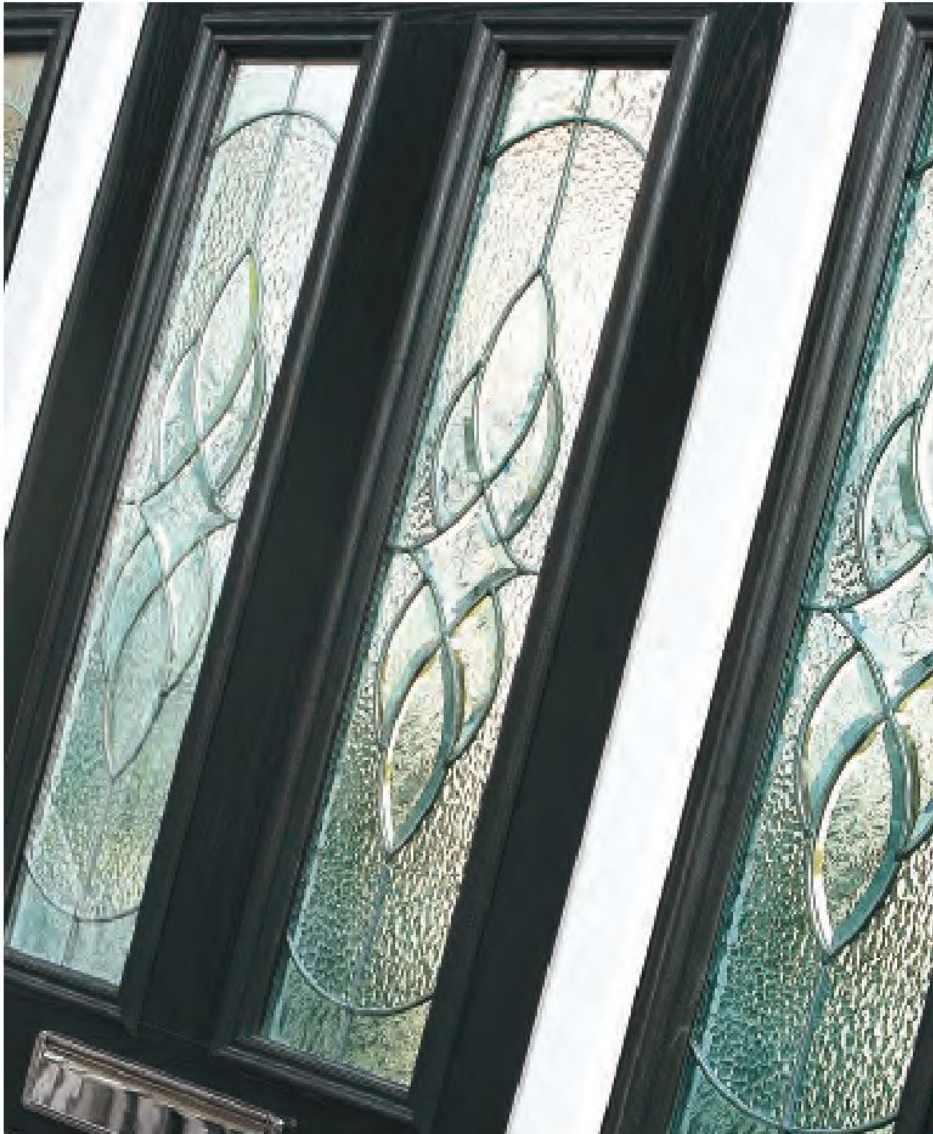

THE
ROYAL
COMPOSITE DOOR

elegance zinc art glass

french crystal art glass

premium colour matching

decorative glass options

SIDEPANEL AND TOPLIGHT OPTION

toplight with glue-chip glass

double composite sidepanels