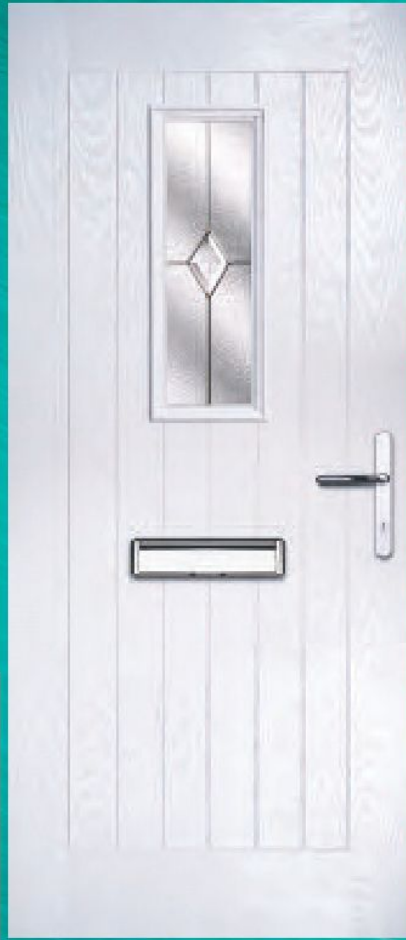

rosewood

stable door
option available

classic zinc art glass

reflections zinc art glass

simplicity brass/zinc art glass

roma etch art glass

decorative glass options

THE MAZE