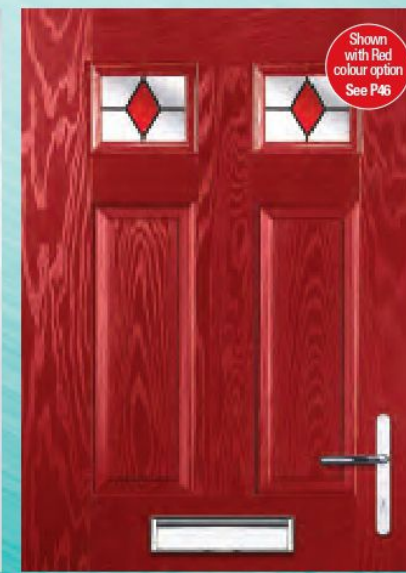

diamonds overlay art glass

Shown
with Red
colour option
See P46

THE ALPHA