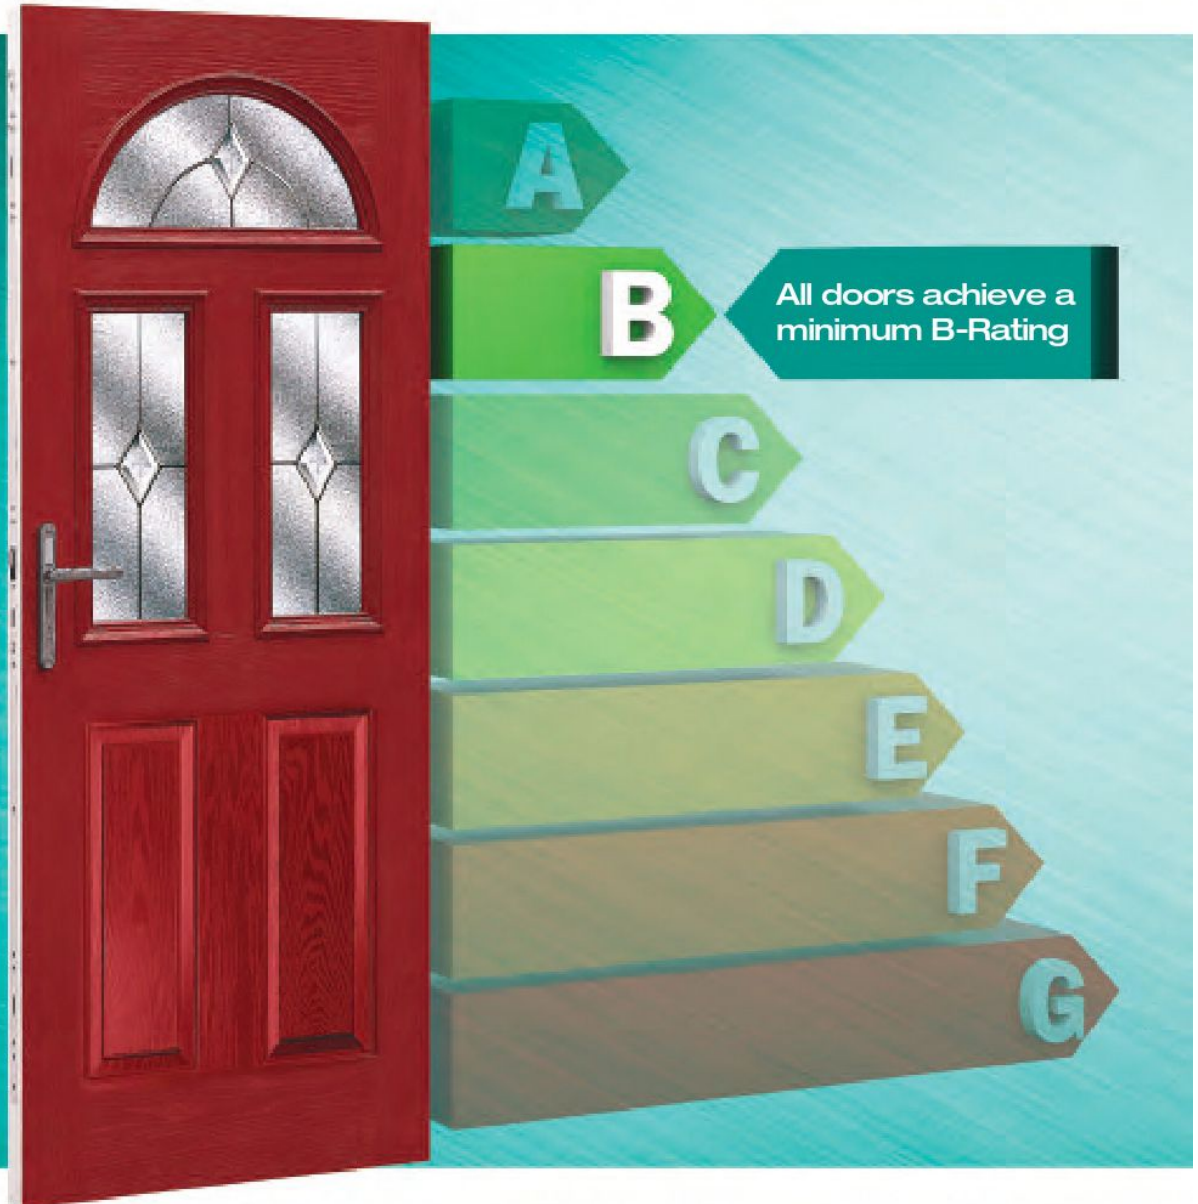

THERMALLY EFFICIENT GLASS DECORATION WITH ENHANCED PERFORMANCE

Modern Composite doors are a combination of great looks and high performance, with strength, low maintenance and probably, most important of all, superb energy efficiency.

As energy costs continue to rise, choosing a door that keeps in the heat and keeps out the cold is now more important than ever - and composite doors are the most energy efficient on the market today. The performance of the door is achieved by a combination of the latest technologies which include the glass elements.

The decorative glass designs in this catalogue combine great aesthetics with high performance, by using Pilkington low-e glass combined with argon gas in the cavity to reduce the amount of heat loss through the glazed area. All our units are also sealed using warm edge spacer technologies to reduce the heat transfer at the edges of the glass.