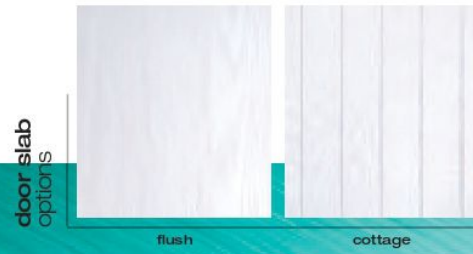

standard
door colour
options

white

black

blue

green

red

decorative glass options

simplicity zinc/brass art glass