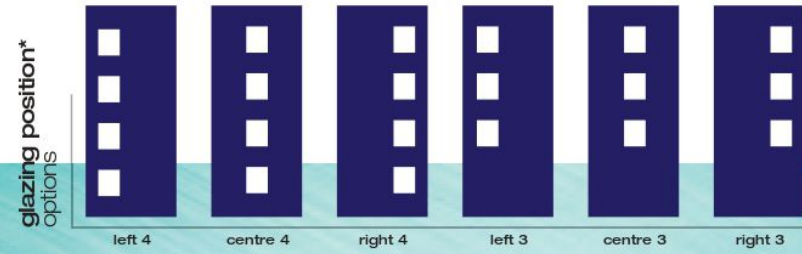

standard
door colour
options

white

black

blue

green

red

decorative glass options

simplicity zinc/brass art glass