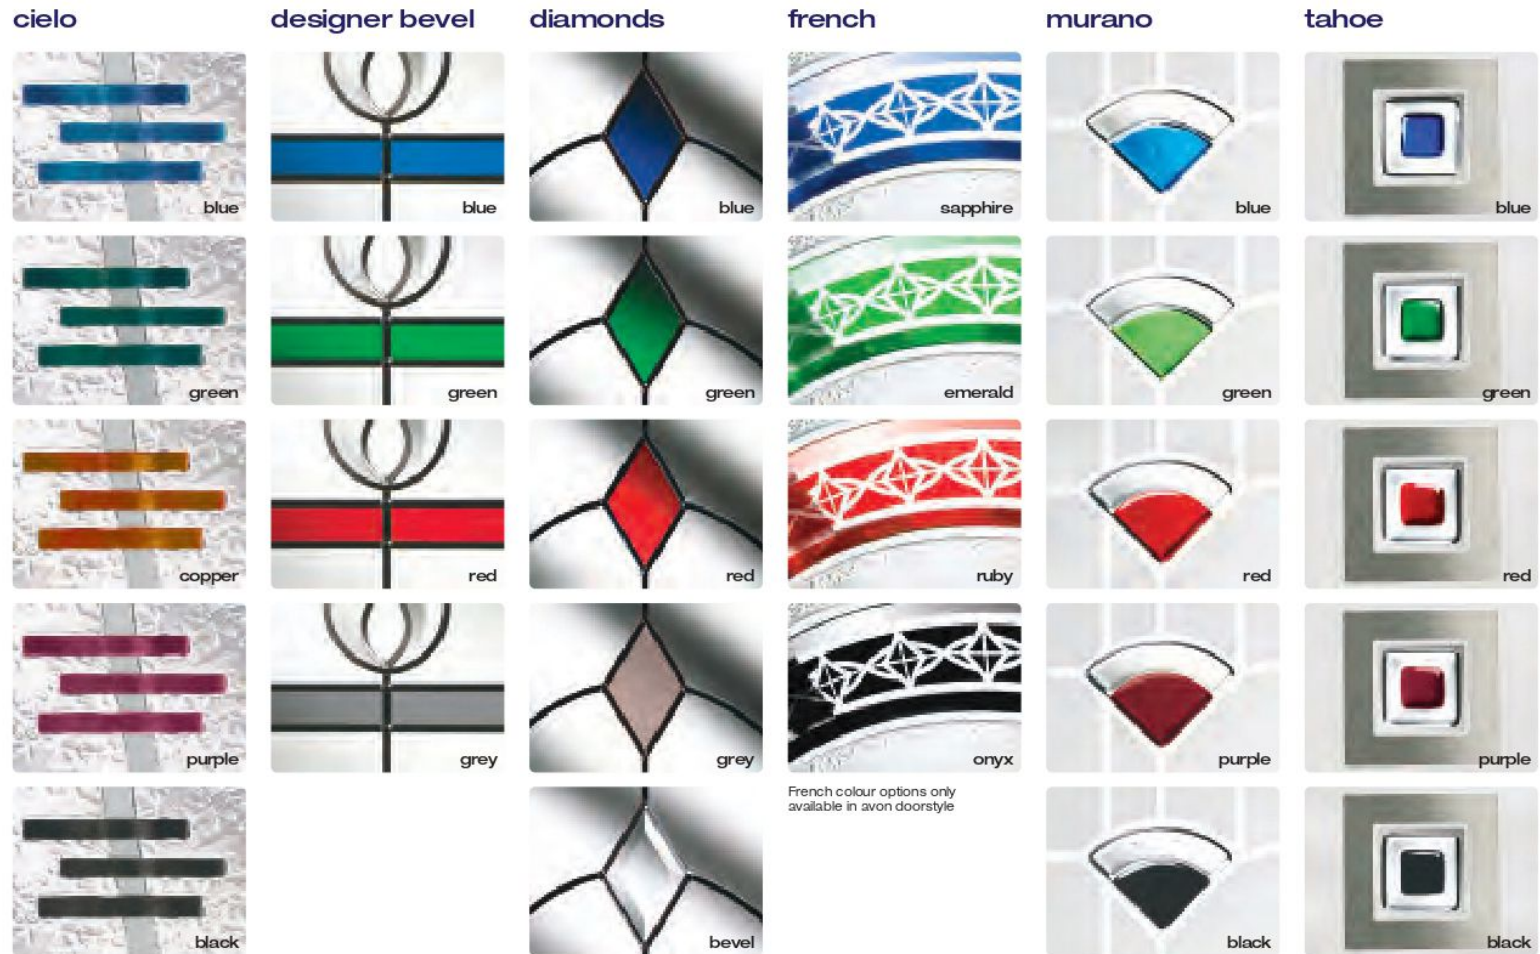

standard
door colour
options

white

black

blue

green

red

decorative glass options

simplicity zinc/brass art glass

geo resin art glass

roma etch art glass

murano fusion art glass

THE CLASSIC

standard door colour options

white

golden oak

rosewood

THE
ROYAL
COMPOSITE DOOR

elegance zinc art glass

french crystal art glass

premium colour matching

decorative glass options

SIDEPANEL AND TOPLIGHT OPTION

toplight with glue-chip glass

double composite sidepanels

full glaze sidepanel

midrail sidepanel

COLOURED AND TEXTURED GLASS OPTION

GLASS COLOUR OPTIONS

With the following glass designs, you can co-ordinate the colour of the decorative glass design to complement your choice of door colour.