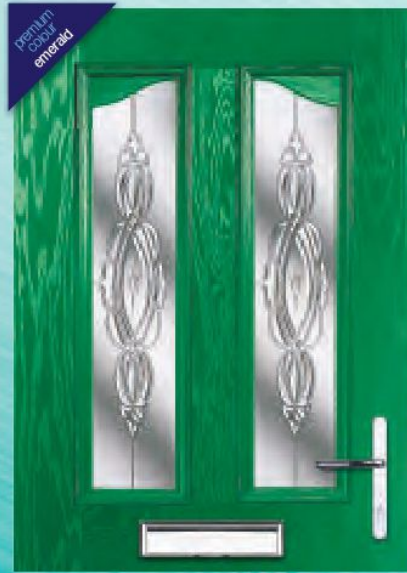

french crystal art glass

premium colour
emerald