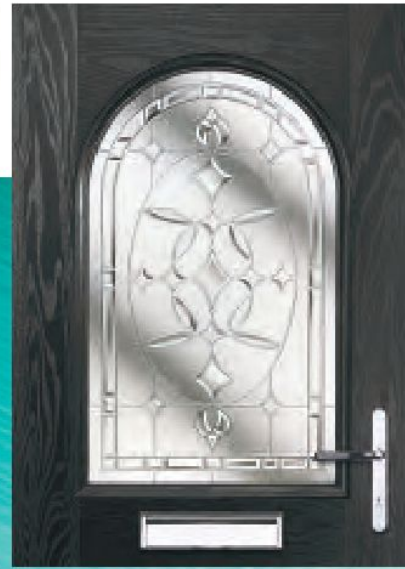

obelisk crystal art glass