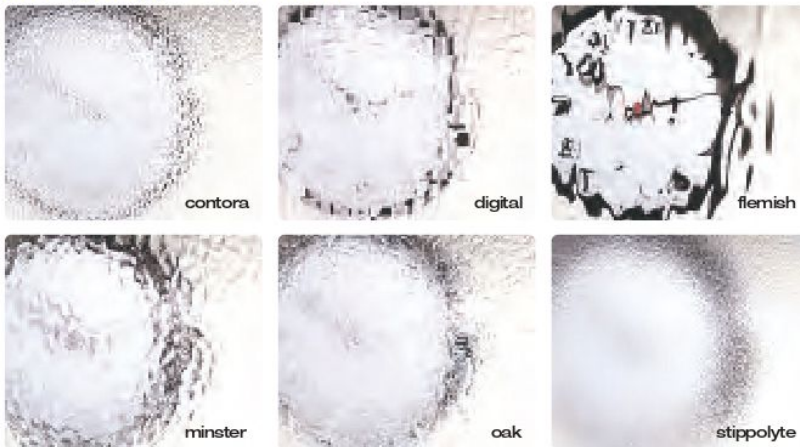

pilkington glass patterns