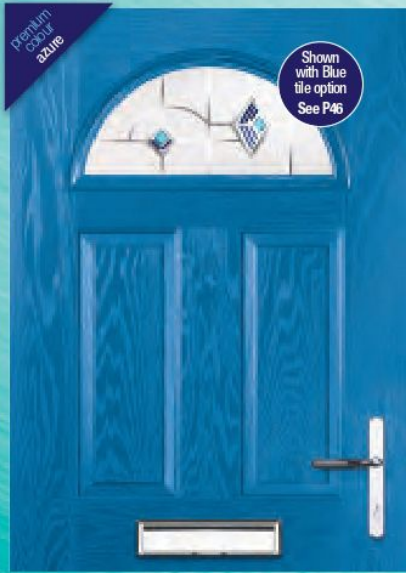

DOORWIN
GLAZING LTD

decorative glass options

classic zinc art glass

elegance zinc art glass

simplicity zinc/brass art glass

reflections zinc art glass

decorative glass options

egyptian crystal art glass